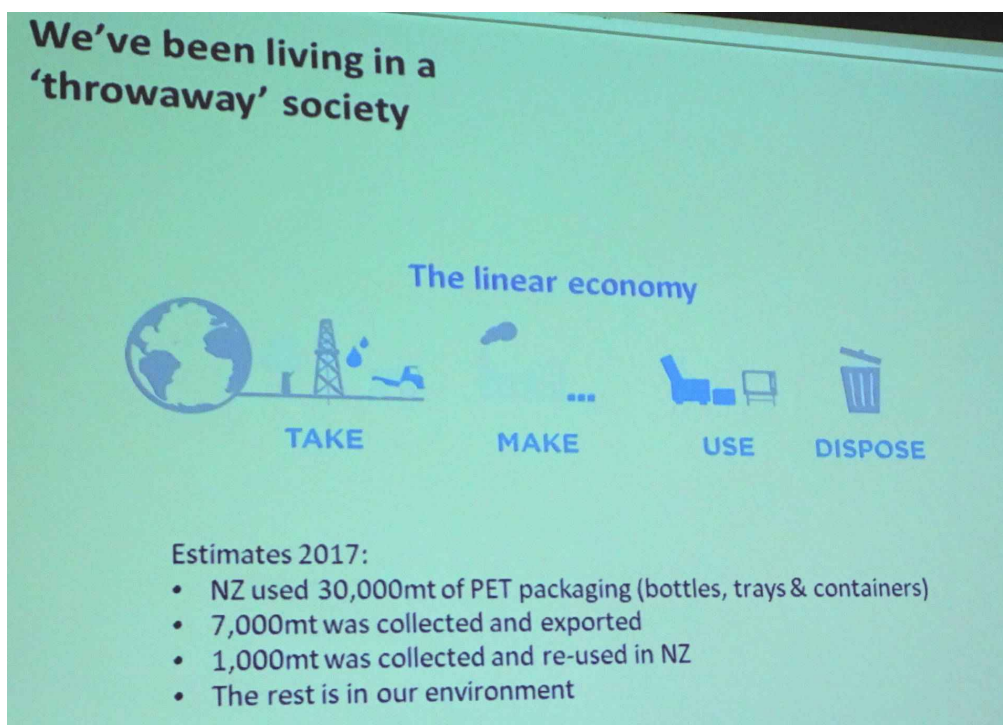

Apologies and guests advise
Maurice Scott
by Noon Wednesday.welcomed

Derek Lander Closing the Loop (Plastics)

Peter Shanahan introduced Derek Lander Director of the Flight group which recently opened the first domestic recycled polyethylene terephthalate (PET) packaging plant at its new Lower Hutt site. The redeveloped Griffin's factory in Lower Hutt is

the only plant in New Zealand to manufacture food grade PET packaging from recycled PET products.

Derek Lander described for us how this is done. Discarded PET plastic, largely bottles are bought from recycling collectors in all parts of the country and taken to their Lower Hutt factory. There they are washed in hot water and broken down into flakes of plastic. During this process paper and glue and various impurities and bottle tops which are of different plastics are separated out. He showed us a film of the machinery doing this. The flakes are then processed into new food grade wrapping and packing products such as the transparent plastic trays used for many food products. The words *Flight* and *Recycled* are imprinted on the bottom.

The process essentially turns recycled drink bottles and food packaging, which are broken down and "washed" into flakes which are then processed into recycleble food packaging. Flight Plastics has used the technology in the United Kingdom since 2009. Most PET plastics used in New Zealand are for food and beverage packaging.